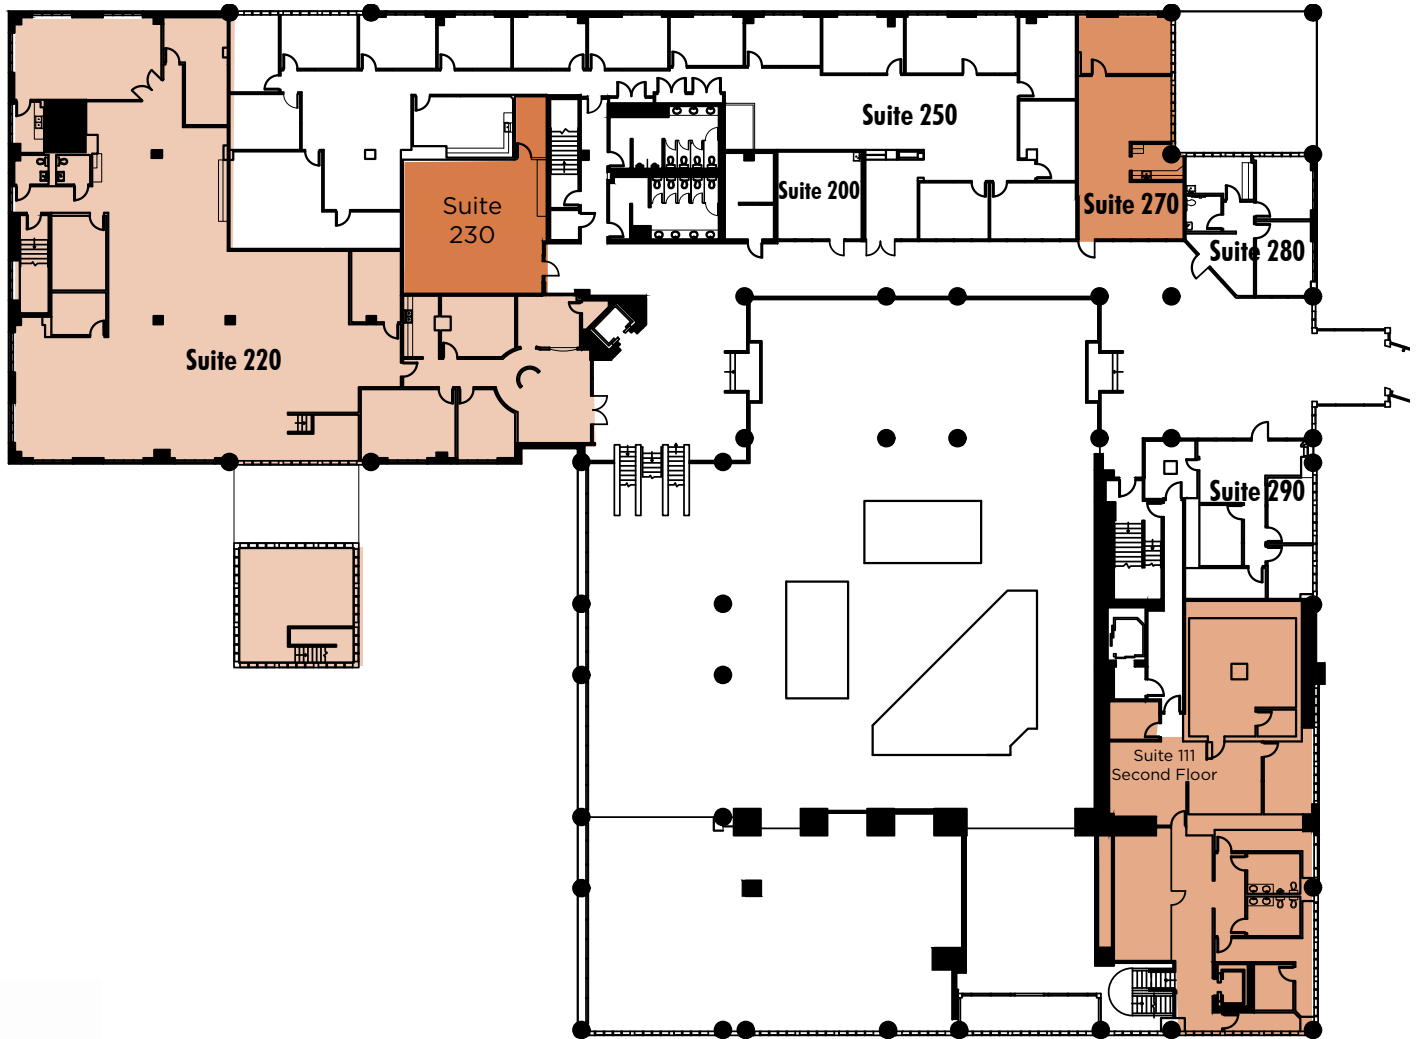

Suite 220 - 9,339 RSF  
Suite 230 - 1,345 RSF  
Suite 270 - 1,221 RSF  
Suite 111 - Second Floor

**CONTACT**

Wendy Giffin  
Director  
+1 727 599 3799  
wendy.giffin@cushwake.com