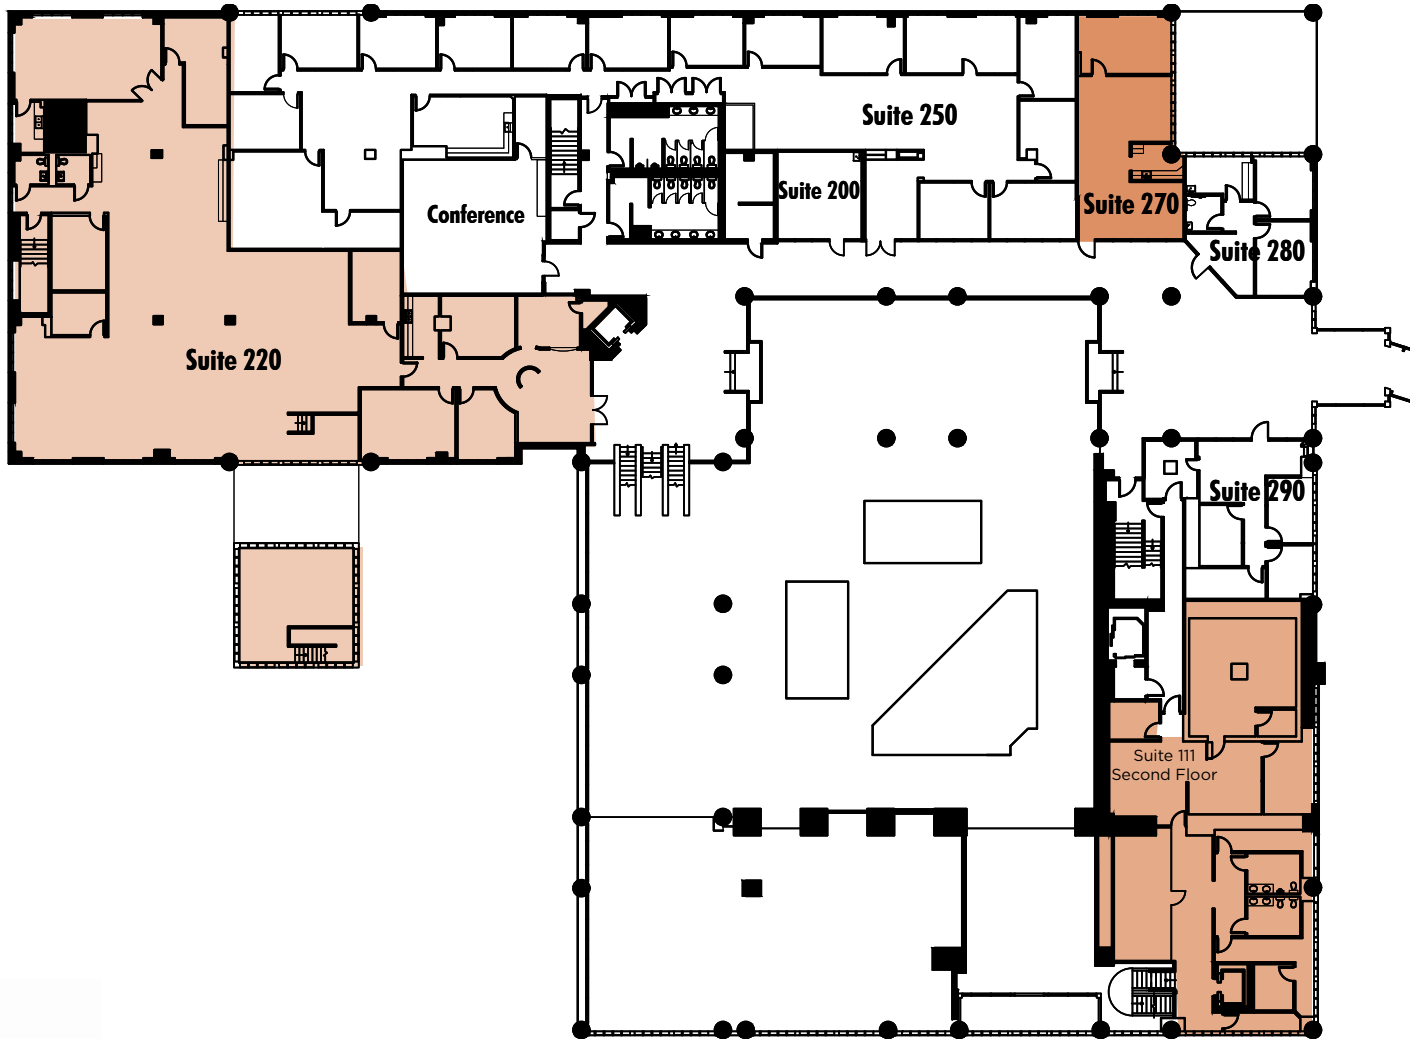

Suite 220 - 10,684 RSF
Suite 270 - 1,221 RSF
Suite 111 - Second Floor

CONTACT

Wendy Giffin
Director
+1 727 599 3799
wendy.giffin@cushwake.com