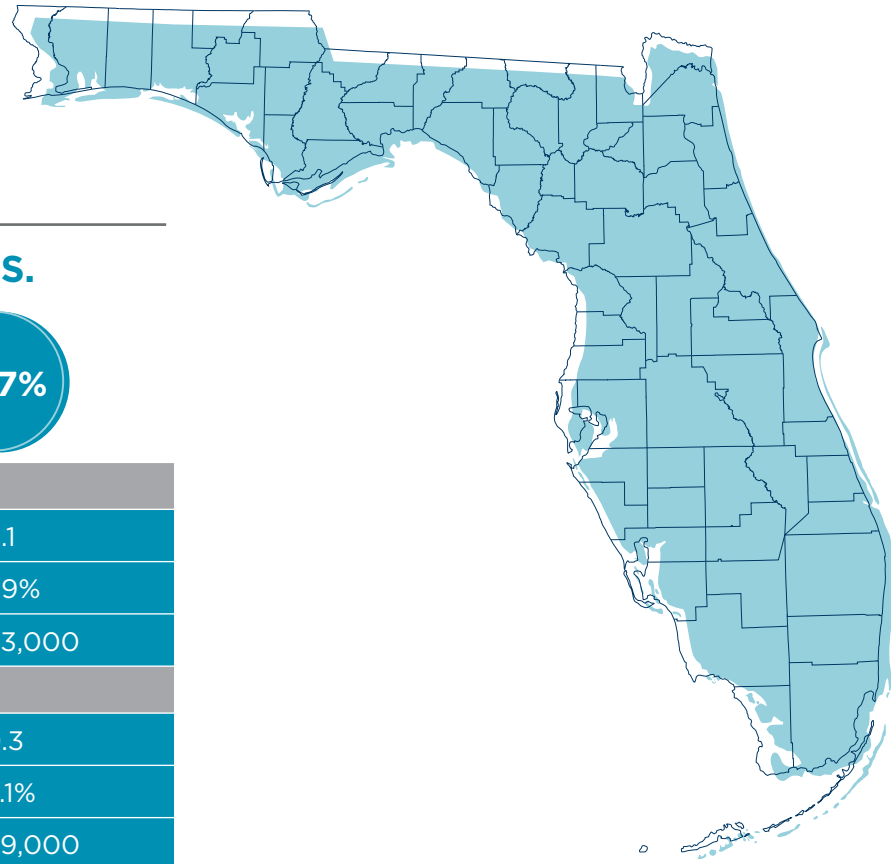

Florida Employment Report

FLORIDA | APRIL 2020

Published statistics lag by several weeks in providing a real time picture of Florida's employment situation. Each new release revises previous month's figures as new information is provided. While employment statistics traditionally use year-over-year comparisons, we have provided a month-to-month snapshot showing the immediacy of economic changes in the state.

	FLORIDA	U.S.
Unemployment Rate	12.9%	14.7%
YEAR-OVER-YEAR		
Unemployment Rate Change*	9.6	11.1
Job Growth Rate	-17.2%	-14.9%
Jobs Gained/Lost	-1,705,000	-23,293,000
MONTH-TO-MONTH		
Unemployment Rate Change*	8.5	10.3
Job Growth Rate	-16.8%	-14.1%
Jobs Gained/Lost	-1,654,000	-22,369,000

*Percentage point change/difference

Job Growth by Sector	CONSTRUCTION	TRANSPORTATION & WAREHOUSING	FINANCIAL	PROFESSIONAL & BUSINESS SERVICES	EDUCATION & HEALTH	LEISURE & HOSPITALITY
YEAR-OVER-YEAR	-0.8%	-3.5%	-3.0%	-8.3%	-6.8%	-41.1%
MONTH-TO-MONTH	-4.3%	-7.9%	-4.4%	-8.7%	-8.5%	-39.2%