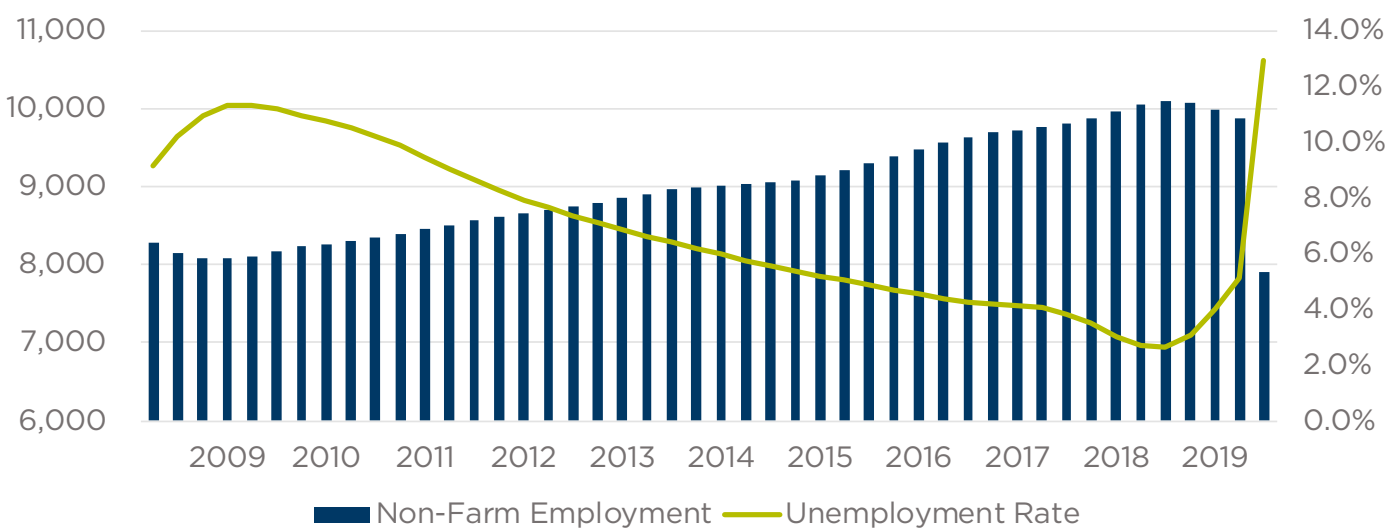

Employment vs. Unemployment Rate

Unemployment Claims Received
2,101,768

Claimants Paid
996,045
As of May 22, 2020

Market Unemployment Rankings

	YEAR-OVER-YEAR			MONTH-TO-MONTH	
	Unemployment Rate	Unemployment Level Change	Unemployment Rate Change	Unemployment Level Change	Unemployment Rate Change
Lakeland-Winter Haven MSA	13.4%	-28,022	10.0	-23,035	8.5
West Palm Beach-Boca Raton-Delray Beach MD	13.9%	-69,590	10.9	-58,860	9.5
Jacksonville MSA	11.2%	-57,267	8.3	-45,379	6.9
Tampa-St. Petersburg-Clearwater MSA	13.1%	-141,528	10.1	-118,947	8.8
Fort Lauderdale-Pompano Beach-Deerfield Beach MD	14.5%	-106,861	11.7	-92,127	10.3
Orlando-Kissimmee-Sanford MSA	16.2%	-165,322	13.4	-145,428	12.0
Miami-Miami Beach-Kendall MD	11.9%	-110,104	9.4	-94,234	8.1

Source: Moody's Analytics, Florida Department of Economic Opportunity

* Percentage point change/difference.

For Cushman & Wakefield Covid-19 Resources, [Click Here](#).

For more information, please contact:
Chris Owen | Florida Research Director
407 541 4417
chris.owen@cushwake.com