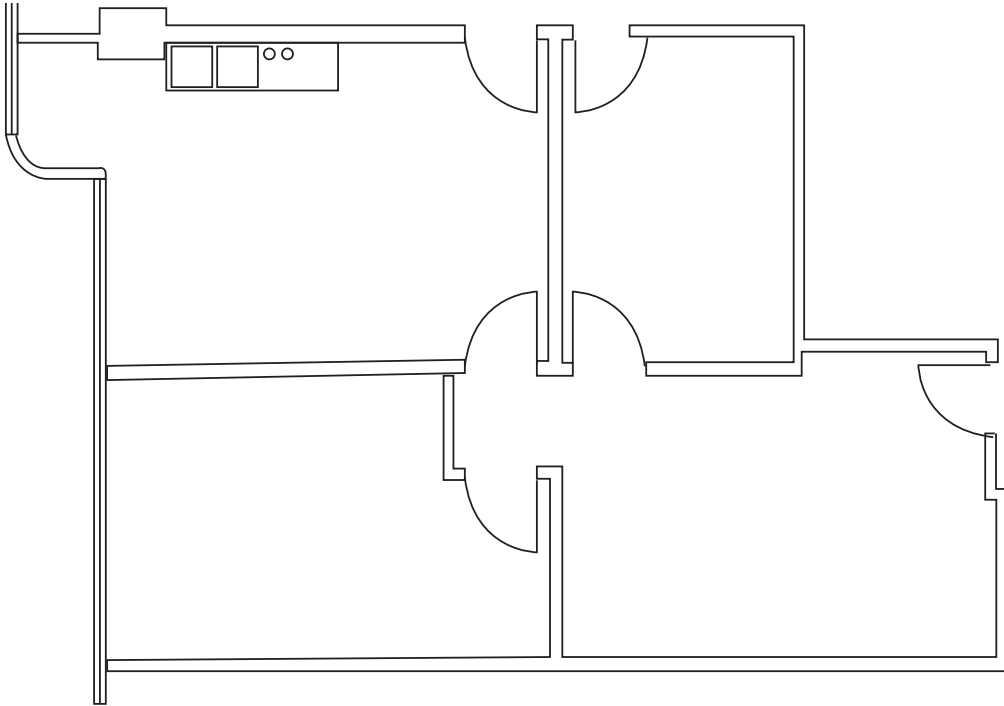

Suite 1180

Square Feet: ±1,005
915 L Street, Sacramento, CA

CAPITOL
PLACE

KEVIN PARTINGTON
+1 916 288 4807
kevin.partington@cushwake.com

SEAN MULLEN
+1 916 288 4811
sean.mullen@cushwake.com

KEVIN GOLDTHWAITE
+1 916 403 1818
kevin.goldthwaite@cushwake.com